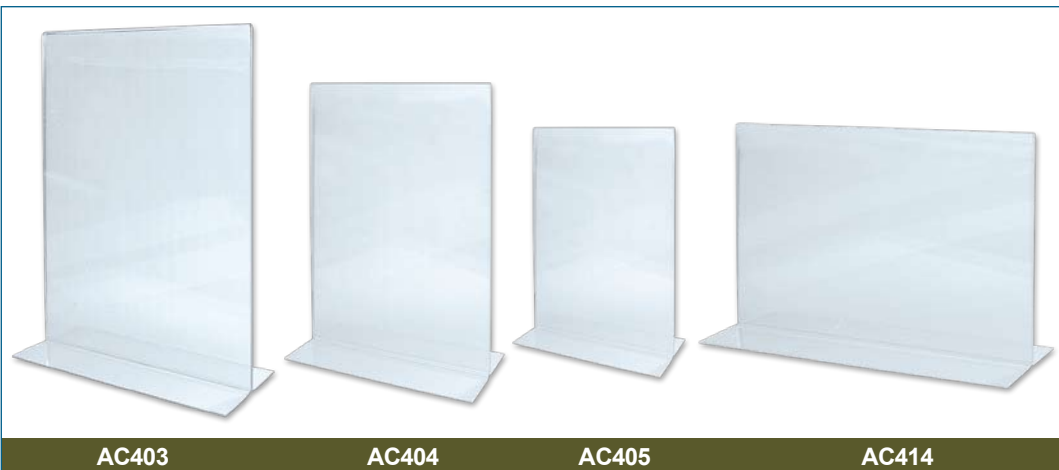

- 14pcs (A3 portrait)
- 20pcs (A4, portrait)
- 50pcs (A5, portrait)
- 24pcs (A4 landscape)
Stand up signholder, portrait and landscape
AC403 - A3, portrait
AC404 - A4, portrait
AC405 - A5, portrait
AC414 - A4, landscape