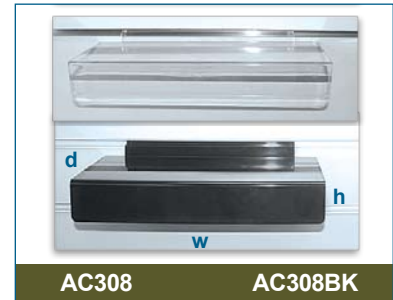

cm - 48pcs
 h = 12
 w = 22.5
 d = 4.5
 Shoe holder, free standing

cm - 50pcs
 h = 16
 w = 23.5
 d = 2.2
 Shoe holder for straps

cm - 100pcs
 w = 25
 d = 10
 Flat shoe holder for grooved MDF

cm - 42pcs
 w = 25.5
 d = 17
 Deep shoe holder for grooved MDF