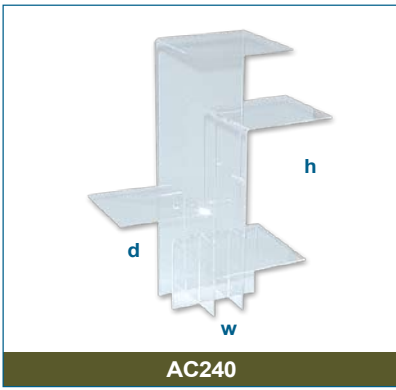

 
 - 1pc

4 shelf acrylic case

AC801

cm
h = 49
w = 31
d = 31

 
 - 1pc

Spinning hexagonal case

AC810

cm
h = 45
w = 34.5
d = 19

   - 1pc

Double sided acrylic case

AC820

cm (largest one)
h = 14.5
w = 22
d = 10

cm (smallest one)
h = 6
w = 13
d = 10

   - 12pcs

Set of 6 risers

AC106

cm
w = 22.5
h = 29

   - 12pcs

Oval mirror

AC910

cm (small, medium, large)
h = 5 / 9 / 13
w = 5.5

   - 20pcs

Acrylic earring holder set

AC822

cm - 24pcs
 h = 32
 w = 25
 d = 25
 Interlocking rise

cm - 6pcs
 h = 22.5
 w = 30.5
 d = 25
 Acrylic stairs

cm - 1pcs
 h = 18.5
 w = 19.3
 d = 23
 3 level acrylic display

cm - 20pcs
 w = 23
 d = 7 (size of where shoe sits)
 Adjustable shoe holder