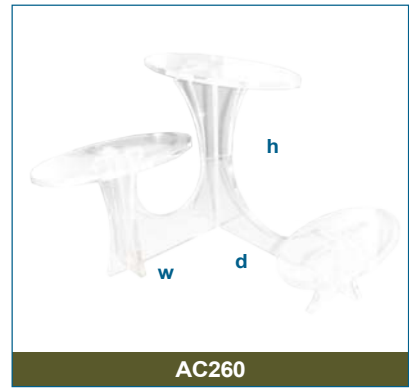

cm
w = 22.5
h = 29

   - 12pcs

Oval mirror

AC910

cm (small, medium, large)
h = 5 / 9 / 13
w = 5.5

   - 20pcs

Acrylic earring holder set

AC822

cm - 24pcs
 h = 32
 w = 25
 d = 25
 Interlocking rise

cm - 6pcs
 h = 22.5
 w = 30.5
 d = 25
 Acrylic stairs

cm - 1pcs
 h = 18.5
 w = 19.3
 d = 23
 3 level acrylic display

cm - 20pcs
 w = 23
 d = 7 (size of where shoe sits)
 Adjustable shoe holder