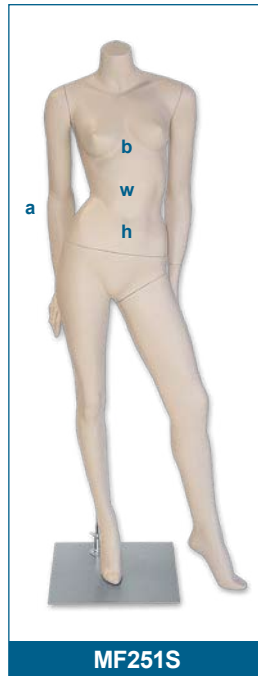

MF201S

cm

a = 175
b = 83
w = 64
h = 86

- 1pc

MF201S - skin
MF201W - white

MF202S

cm

a = 175
b = 86
w = 63
h = 86

- 1pc

MF202S - skin
MF202W - white

MF203S

cm

a = 175
b = 86
w = 63
h = 86

- 1pc

MF203S - skin
MF203W - white

MF204S

cm

a = 139
b = 86
w = 63
h = 86

- 1pc

MF204S - skin
MF204W - white

MF251S

cm

a = 160
b = 84
w = 59
h = 81

- 1pc

MF251S - skin
MF251W - white

MF252S

cm

a = 160
b = 84
w = 59
h = 81

- 1pc

MF252S - skin
MF252W - white

MF280S

cm