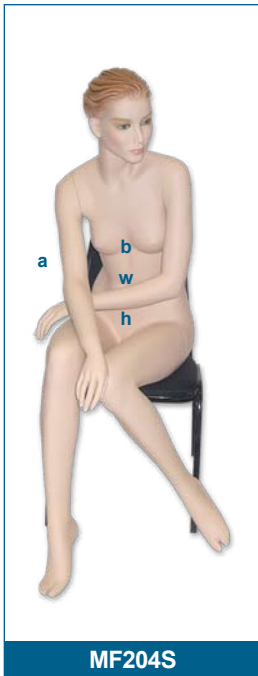

MF201S

cm

a = 175
b = 83
w = 64
h = 86

- 1pc

MF201S - skin
MF201W - white

MF202S

cm

a = 175
b = 86
w = 63
h = 86

- 1pc

MF202S - skin
MF202W - white

MF203S

cm

a = 175
b = 86
w = 63
h = 86

- 1pc

MF203S - skin
MF203W - white

MF204S

cm

a = 139
b = 86
w = 63
h = 86

- 1pc

MF204S - skin
MF204W - white

MF251S

cm

a = 160
b = 84
w = 59
h = 81

- 1pc