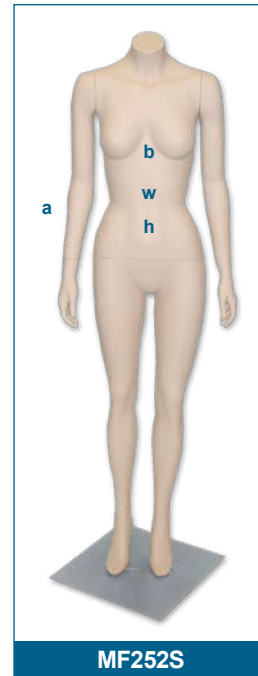

MF201S

cm

a = 175
b = 83
w = 64
h = 86

- 1pc

MF201S - skin
MF201W - white

MF202S

cm

a = 175
b = 86
w = 63
h = 86

cm

a = 139
b = 86
w = 63
h = 86

- 1pc

MF204S - skin
MF204W - white

MF251S

cm

a = 160
b = 84
w = 59
h = 81

- 1pc

MF251S - skin
MF251W - white

MF252S

cm

a = 160
b = 84
w = 59
h = 81

- 1pc

MF252S - skin
MF252W - white

MF280S

cm

a = 160
b = 104
w = 82
h = 108

- 1pc

MF280S - skin

MF281S

cm

a = 154
b = 90
w = 101
h = 98

- 1pc

MF281S - skin