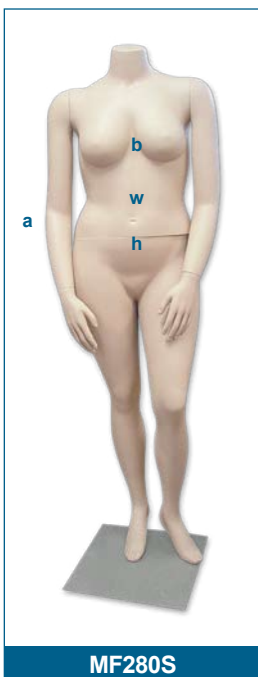

cm

a = 139
b = 86
w = 63
h = 86

- 1pc

MF204S - skin
MF204W - white

MF251S

cm

a = 160
b = 84
w = 59
h = 81

- 1pc

MF251S - skin
MF251W - white

MF252S

cm

a = 160
b = 84
w = 59
h = 81

- 1pc

MF252S - skin
MF252W - white

MF280S

cm

a = 160
b = 104
w = 82
h = 108

- 1pc

MF280S - skin

MF281S

cm

a = 154
b = 90
w = 101
h = 98

- 1pc

MF281S - skin