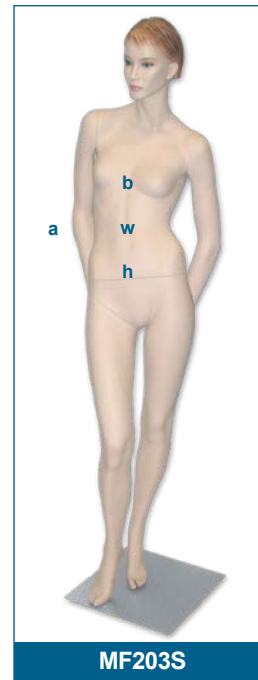

MF201S

cm

a = 175
b = 83
w = 64
h = 86

- 1pc

MF201S - skin
MF201W - white

MF202S

cm

a = 175
b = 86
w = 63
h = 86

- 1pc

MF202S - skin
MF202W - white

MF203S

cm

a = 175
b = 86
w = 63
h = 86

- 1pc

MF203S - skin
MF203W - white

MF204S

cm

a = 139
b = 86
w = 63
h = 86

- 1pc

MF204S - skin
MF204W - white

MF251S

cm

a = 160
b = 84
w = 59
h = 81

- 1pc

MF251S - skin
MF251W - white

MF252S

cm

a = 160
b = 84
w = 59
h = 81

- 1pc

MF252S - skin
MF252W - white

MF280S

cm