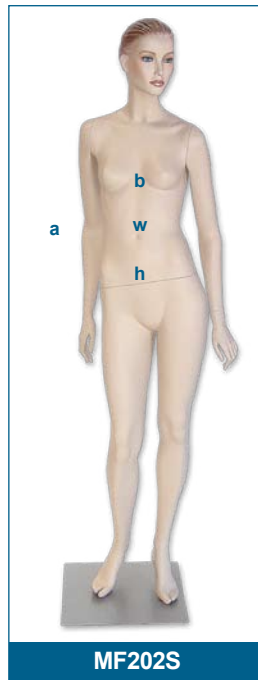

MF201S

cm

a = 175
b = 83
w = 64
h = 86

- 1pc

MF201S - skin
MF201W - white

MF202S

cm

a = 175
b = 86
w = 63
h = 86

- 1pc

MF202S - skin
MF202W - white

MF203S

cm

a = 175
b = 86
w = 63
h = 86

- 1pc

MF203S - skin
MF203W - white

MF204S

cm

a = 139
b = 86
w = 63
h = 86

- 1pc

MF204S - skin
MF204W - white

MF251S

cm

a = 160
b = 84
w = 59
h = 81

- 1pc

MF251S - skin
MF251W - white

MF252S

cm

a = 160
b = 84
w = 59
h = 81

- 1pc

MF252S - skin
MF252W - white

MF280S

cm