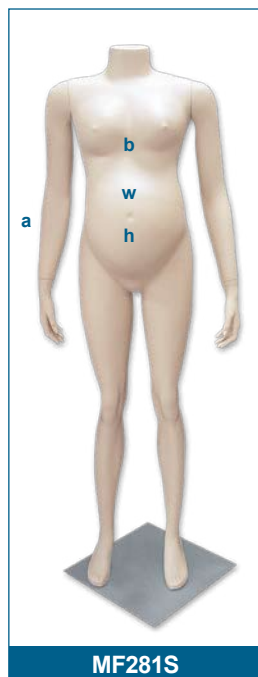

cm

a = 139
b = 86
w = 63
h = 86

- 1pc

MF204S - skin
MF204W - white

MF251S

cm

a = 160
b = 84
w = 59
h = 81

- 1pc

MF251S - skin
MF251W - white

MF252S

cm

a = 160
b = 84
w = 59
h = 81

- 1pc

MF252S - skin
MF252W - white

MF280S

cm

a = 160
b = 104
w = 82
h = 108

- 1pc

MF280S - skin

MF281S

cm

a = 154
b = 90
w = 101
h = 98

- 1pc

MF281S - skin