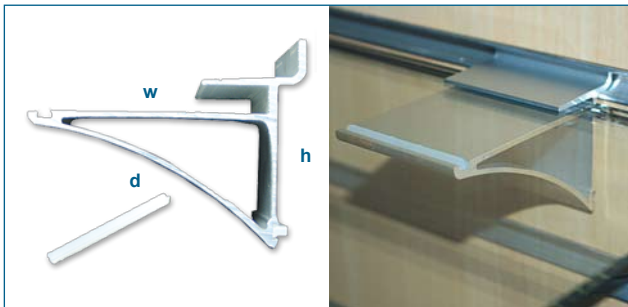

w = 40

d = 40

- 2 ctns per set

3 level unit  
0.5cm toughened safety glass

**Mirrors**

h

w

d

**MG15050/4**

**Accessories for Glass Shelves**

**ASB06/08**

**cm**

h = 8

w = 5

d = 8

- 14pcs

(Anodised aluminium)

Fits both 0.6cm & 0.8cm glass shelves

\*Grips glass shelves and stops any slippage

**MBFP**

**cm**

h = 0.8

w = 5

d = 0.7