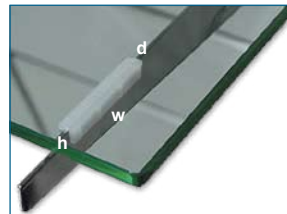

**MG15050/4**

**Accessories for Glass Shelves**

**ASB06/08**

**cm**

h = 8

w = 5

d = 8

- 14pcs

(Anodised aluminium)

Fits both 0.6cm & 0.8cm glass shelves

\*Grips glass shelves and stops any slippage

**MBFP**

**cm**

h = 0.8

w = 5

d = 0.7