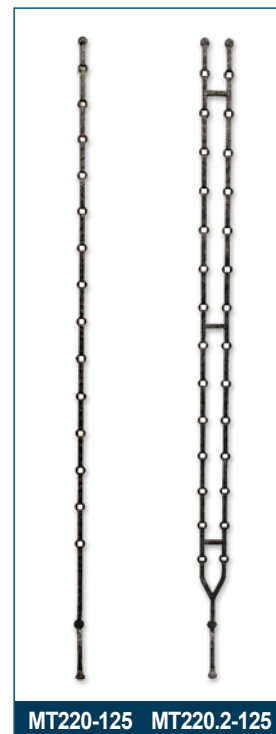

COMPLETE MYTHOS SYSTEM

MC_03.110-125

- 1pc
Wrought iron table

cm
h = 180
w = 92
d = 45

- 1pc
Free standing rack

MG_20.090-125

- 14pcs
Shelf bracket

MT_03-125

- 48pcs
Wall bracket

MT_02-125

- 1000pcs
Transparent plastic rest for glass shelves

AV_20/6

- 14pcs
Shelf bracket with rail support

MT_06-125

cm
w = 120
 - 2pcs
Arched decorative header

MT_12-125

- 40pcs
Bracket for table second level

MT_ZR-125

cm
h = 220
 - 2pcs
MT220-125 Upright
Needs 2 x MT_02-125 to mount to wall

cm
h = 220
 - 1pcs
Double upright
Needs 3 x MT_02-125 to mount to wall

MT220-125 MT220.2-125

- 18pcs
Square tube waterfall arm

MT_07-125

cm
w = 90 / 120
d = 2.5
 - 10pcs
Tube
TU_90-125 - 90cm
TU_120-125 - 120cm

TU_120-125