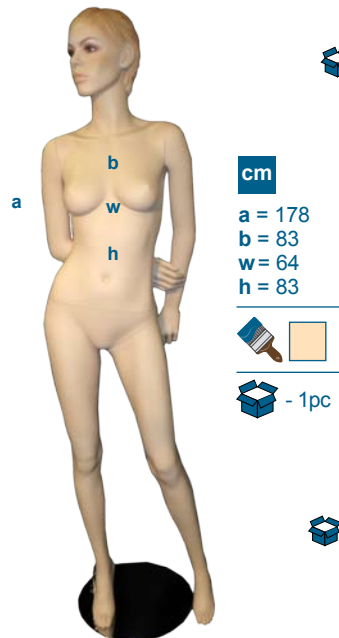

MF518

- 1pc

- 1pc

- 1pc

cm
 a = 189
 b = 103
 w = 78
 h = 83

MM411

cm
 a = 188
 b = 100
 w = 78
 h = 83

MM412

cm
 a = 186
 b = 99
 w = 80
 h = 86

MM413

cm
 a = 185
 b = 102
 w = 79
 h = 84

MM414

cm
 a = 183
 b = 104
 w = 76
 h = 90

MM451

cm
 a = 175
 b = 97
 w = 77
 h = 82

MM452

cm
 a = 179
 b = 89
 w = 66.5
 h = 85.5

MF551

cm
 a = 186
 b = 100
 w = 78
 h = 81

MM420

cm
 a = 180
 b = 88
 w = 65
 h = 84

MF520

cm
 a = 86
 b = 100
 w = 89
 h = 82

MM415