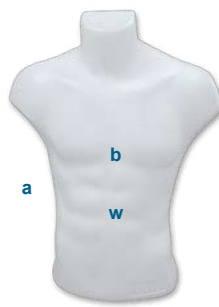

cm

a = 60 (Torso)
b = 88
w = 68

- 5pcs

TM1200W - white
TM1200B - black

TM1200W