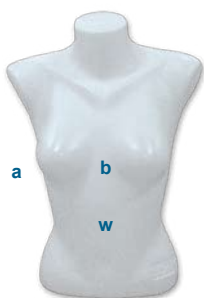

a = 96 (Torso)
b = 100
w = 74
h = 84

 - 1pcs

PT118W - white
PT118S - skin
PT118B - black

PT118W

cm

a = 78 (Torso)
b = 75
w = 59
h = 79

 - 5pcs

Y2300W - white
Y2300B - black

Y2300W

cm

a = 72 (Torso)
b = 84
w = 60
h = 93

 - 4pcs

D2400W - white
D2400B - black

D2400W

cm

a = 55 (Torso)
b = 86
w = 63