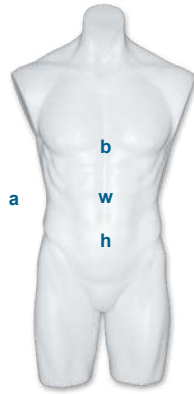

cm

a = 82 (Torso)
b = 84
w = 57
h = 70

 - 1pcs

PT107W - white
PT107S - skin
PT107B - black

PT107W

cm

a = 96 (Torso)
b = 100
w = 74
h = 84

 - 1pcs

PT108W - white
PT108S - skin
PT108B - black

PT108W

cm

a = 82 (Torso)
b = 84
w = 57
h = 70

 - 1pcs

PT117W - white
PT117S - skin
PT117B - black

PT117W

cm

a = 96 (Torso)
b = 100
w = 74
h = 84

 - 1pcs

PT118W - white
PT118S - skin
PT118B - black

PT118W

cm

a = 78 (Torso)
b = 75
w = 59
h = 79

 - 5pcs

Y2300W - white
Y2300B - black