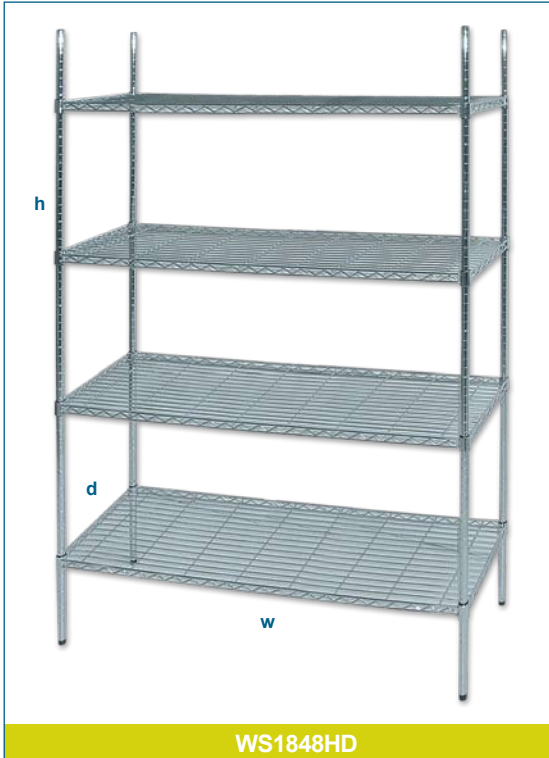

MUSCLE RACK - MRS186 (SHELVES ADDITIONAL)

cm
 h = 183
 w = 183
 d = 60

- 1 set

MRS186 - Starter pack
 MRA186 - Add on pack

cm
 h = 220
 w = 220
 d = 60

- 1 set

MRS220 - Starter pack
 MRA220 - Add on pack

d

MR18

h
w

WS3450

cm h = 8
w = 45

- 20pcs

WS3450 - 45cm
 WS3900 - 90cm

cm
 d = 183 / 220

- 10pcs

MR18 - 183cm beams
 MR22 - 220cm beams

h
w

WS4450

cm
 h = 23
 w = 45

- 30pcs

WS1848HD

cm
 h = 188
 w = varies with model
 d = 45

- 1 set
 2 cartons

- WS1836HD - heavy duty w = 90cm
- WS1848HD - heavy duty w = 120cm
- WS1860HD - heavy duty w = 150cm
- WS1872HD - heavy duty w = 180cm

WS6000

h

WS6001

- 4pcs

cm h = 4.5

- 8pcs

d
w