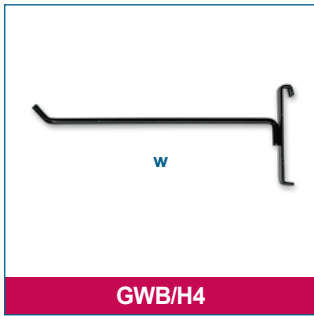

GW/JCB

cm
 h = 6
 w = 6
 d = 8

Wall bracket
 GWB/WB - black
 GWW/WB - white
 GW/WB - chrome

GWB/WB

BSK11SB

cm
 h = 10
 w = 60
 d = 30

- 6pcs

Small mesh basket
 BSK11SB - black
 BSK11SW - white
 BSK11S - chrome

BSK11LB

cm
 h = 10
 w = 60
 d = 38

- 6pcs

Large mesh basket
 BSK11LB - black
 BSK11LW - white
 BSK11L - chrome

GWB/12KB

cm
 w = 30

- 50pcs

Shelf bracket
 GWB/12KB - black
 GWW/12KB - white

GWB/H4

cm
 w = 10

Grid wall hook, 10cm wide
 0.6cm wire

Black	White
GWB/H4 - 10cm	GWW/H4 - 10cm
GWB/H6 - 15cm	GWW/H6 - 15cm
GWB/H8 - 20cm	GWW/H8 - 20cm
GWB/H10 - 25cm	GWW/H10 - 25cm

GWB/7B

cm
 w = 40

7 ball sloping arm, 40cm wide
 1.8 x 1.8cm tube
 GWB/7B - black
 GWW/7B - white

GWB/11

cm
 w = 30

Straight arm, 30cm wide
 1.8 x 1.8cm tube
 GWB/11 - black
 GWW/11 - white

PS290/BL

PS290/RD

cm
 h = 24
 w = 42
 d = 25

Shopping basket, 29 Litres
 PS290/BL - blue
 PS290/RD - red

PS300/BL