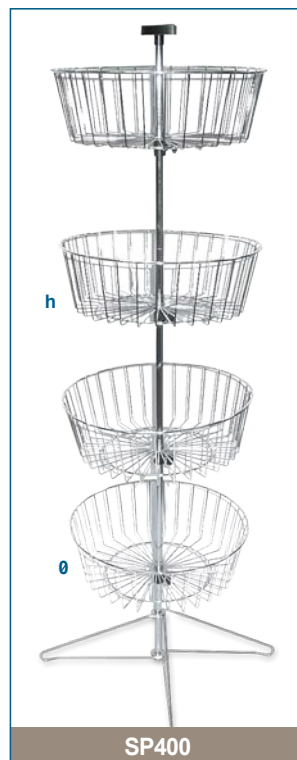

cm
 h = 83
 w = 40
 d = 34

- 1pc

Counter 6 prong spinner

SP100

cm
 h = 83
 ø = 46

- 1pc

Counter 8 prong spinner

SP110

SP130

cm
 h = 173
 w = 40
 d = 34

- 1pc

Floor 6 prong spinner

SP200

cm
 h = 173
 ø = 46

- 1pc

Floor 8 prong spinner

SP210

Prong level adjustable

cm
 h = 173
 ø = 54

- 1pc

Floor hat spinner

SP220

cm
 h = 173
 ø = 46

- 1pc

Floor 12 prong spinner

SP230

cm
 h = 173
 ø = 46

- 1pc

Floor 4 basket spinner

SP400