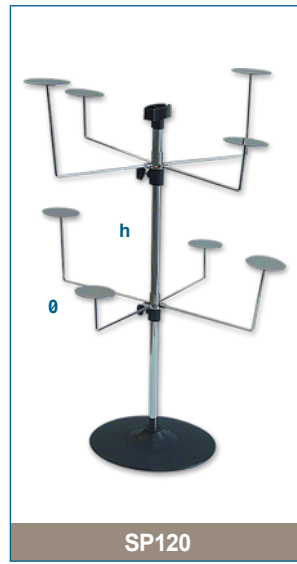

cm
 h = 83
 w = 40
 d = 34

- 1pc

Counter 6 prong spinner

SP100

cm
 h = 83
 ø = 46

- 1pc

Counter 8 prong spinner

SP110

cm
 h = 83
 ø = 54

- 1pc

Counter hat spinner

SP120

Prong level adjustable

cm
 h = 83
 ø = 46

- 1pc

Counter 12 prong spinner

SP130

cm
 h = 173
 w = 40
 d = 34

- 1pc

Floor 6 prong spinner

SP200

cm
 h = 173
 ø = 46

- 1pc

Floor 8 prong spinner

SP210

Prong level adjustable

cm
 h = 173
 ø = 54

- 1pc

Floor hat spinner

SP220

cm
 h = 173
 ø = 46

- 1pc