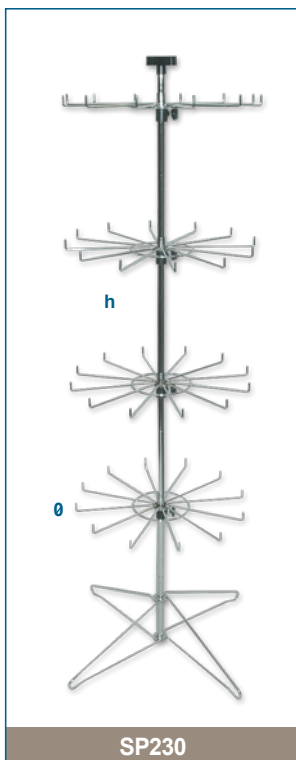

cm
 h = 83
 w = 40
 d = 34

- 1pc

Counter 6 prong spinner

SP100

cm
 h = 83
 ø = 46

- 1pc

Counter 8 prong spinner

SP110

cm
 h = 83
 ø = 54

- 1pc

Counter hat spinner

SP120

Prong level adjustable

cm
 h = 83
 ø = 46

- 1pc

Counter 12 prong spinner

SP210

Prong level adjustable

cm
 h = 173
 ø = 54

- 1pc

Floor hat spinner

SP220

cm
 h = 173
 ø = 46

- 1pc

Floor 12 prong spinner

SP230

cm
 h = 173
 ø = 46

- 1pc

Floor 4 basket spinner

SP400