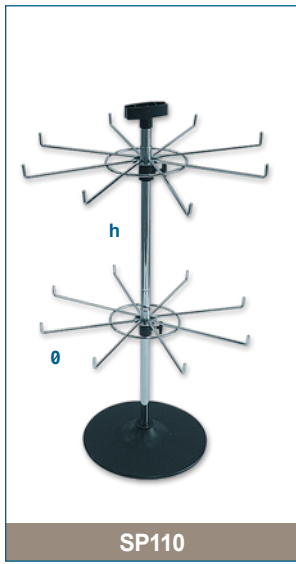

cm
 h = 83
 w = 40
 d = 34

- 1pc

Counter 6 prong spinner

SP100

cm
 h = 83
 ø = 46

- 1pc

Counter 8 prong spinner

SP110

cm
 h = 83
 ø = 54

- 1pc

Counter hat spinner

SP120

Prong level adjustable

cm
 h = 83
 ø = 46

- 1pc

Counter 12 prong spinner

SP130

cm
 h = 173
 w = 40
 d = 34

- 1pc

Floor 6 prong spinner

SP200

cm
 h = 173
 ø = 46

- 1pc

Floor 8 prong spinner

SP210

Prong level adjustable

cm
 h = 173
 ø = 54

- 1pc

Floor hat spinner

SP220

cm
 h = 173
 ø = 46

- 1pc