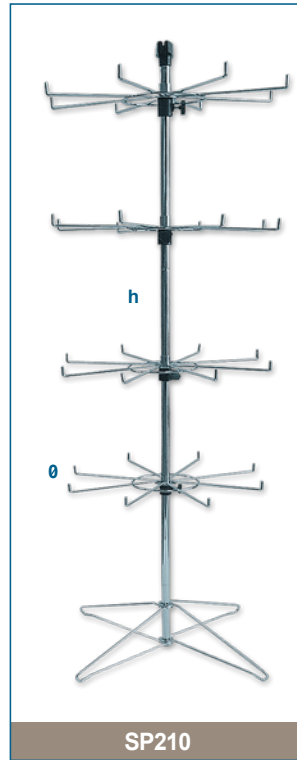

cm
 h = 83
 w = 40
 d = 34

- 1pc

Counter 6 prong spinner

SP100

cm
 h = 83
 ø = 46

- 1pc

Counter 8 prong spinner

SP110

cm
 h = 83
 ø = 54

- 1pc

Counter hat spinner

SP120

Prong level adjustable

cm
 h = 83
 ø = 46

- 1pc

Counter 12 prong spinner

SP130

cm
 h = 173
 w = 40
 d = 34

- 1pc

Floor 6 prong spinner

SP200

cm
 h = 173
 ø = 46

- 1pc

Floor 8 prong spinner

SP210

Prong level adjustable

cm
 h = 173
 ø = 54

- 1pc

Floor hat spinner

SP220

cm
 h = 173
 ø = 46

- 1pc