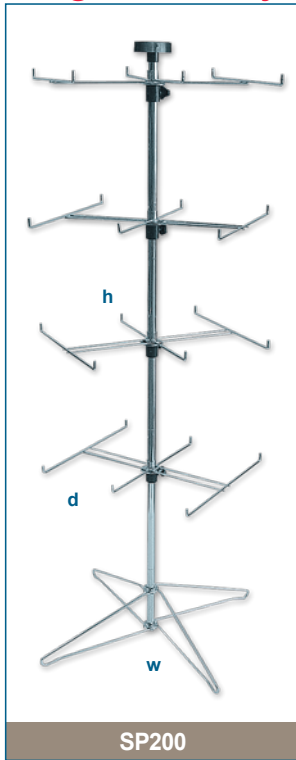

cm
 h = 83
 w = 40
 d = 34

- 1pc

Counter 6 prong spinner

SP100

cm
 h = 83
 ø = 46

- 1pc

Counter 8 prong spinner

SP110

cm
 h = 83
 ø = 54

- 1pc

Counter hat spinner

SP120

Prong level adjustable

cm
 h = 83
 ø = 46

- 1pc

Counter 12 prong spinner

SP130

cm
 h = 173
 w = 40
 d = 34

- 1pc

Floor 6 prong spinner

SP200

cm
 h = 173
 ø = 46

- 1pc

Floor 8 prong spinner

SP210

Prong level adjustable

cm
 h = 173
 ø = 54

- 1pc

Floor hat spinner

SP220

cm
 h = 173
 ø = 46

- 1pc