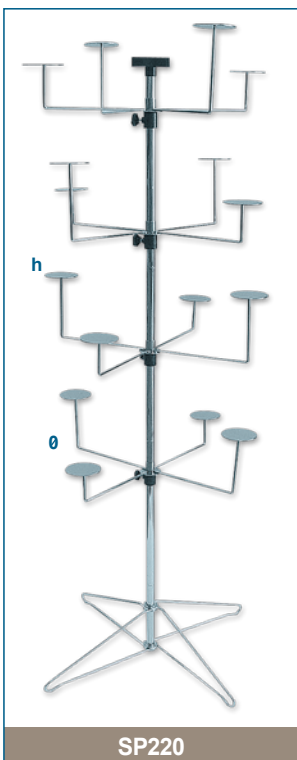

cm
 h = 83
 w = 40
 d = 34

- 1pc

Counter 6 prong spinner

SP100

cm
 h = 83
 ø = 46

- 1pc

Counter 8 prong spinner

SP110

cm
 h = 83
 ø = 54

- 1pc

Counter hat spinner

SP120

Prong level adjustable

cm
 h = 83
 ø = 46

- 1pc

Counter 12 prong spinner

SP130

cm
 h = 173
 w = 40
 d = 34

- 1pc

Floor 6 prong spinner

SP200

cm
 h = 173
 ø = 46

- 1pc

Floor 8 prong spinner

SP210

Prong level adjustable

cm
 h = 173
 ø = 54

- 1pc

Floor hat spinner

SP220

cm
 h = 173
 ø = 46

- 1pc