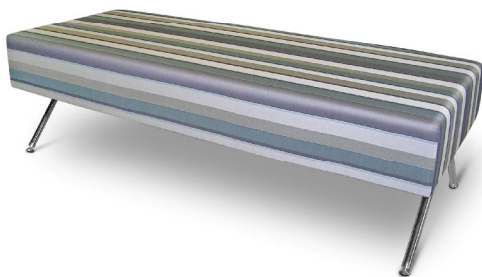

Upholstered Furniture

Wing Back Chair Felicity

Timber Arm Chair Poppy

T Seat Chair August

Wing Back Chair Raphael

Ottomans

Jelly Bean - 1500mm
- 1800mm

Rectangle Otto 2000x800mm

Prism Otto 1500x600mm

Large Round Otto with steel base
900mm or 1200mm

Seduce Otto 1500x600mm
Steel frame

Mini ottos round or square