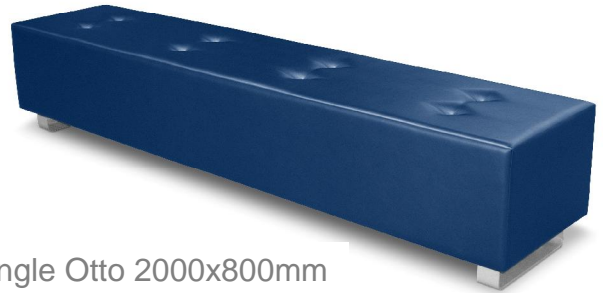

Upholstered Furniture

Wing Back Chair Felicity

Timber Arm Chair Poppy

T Seat Chair August

Wing Back Chair Raphael

Ottomans

Jelly Bean - 1500mm
- 1800mm

Rectangle Otto 2000x800mm

Prism Otto 1500x600mm

Large Round Otto with steel base
900mm or 1200mm

Seduce Otto 1500x600mm
Steel frame

Mini ottos round or square